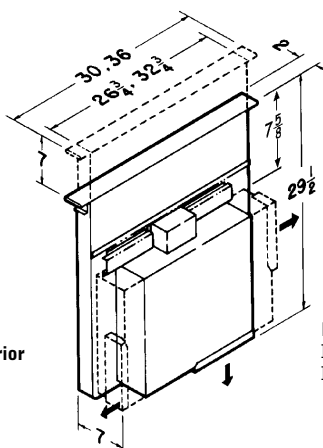

Model 27000
Includes 500 CFM Internal blower.

Broan 27000/28000 Series Eclipse

Convenient options help assure a custom fit.
For the unique demands of cooktops in islands and peninsulas.

- Innovative downdraft system is compatible with virtually all self-contained cooktops.
- Sleek, trim styling complements any cooktop style or color.
- Automatically raises into position with the touch of a button. Disappears flush with cooktop surface.
- Space-saving design lets you make the most of precious, under-counter cabinet space.
- Infinitely adjustable speed control is flush with the side of the unit; inconspicuous, yet easy to reach and simple to use.
- Model 27000 Blower discharges right, left or down and slides side-to-side to ease installation.
- These units are not for installations behind ovens.

Range Hood Specifications**

TO FIT NOMINAL COOKTOP SIZE	MODEL	DESCRIPTION	COVER COLOR*	MODEL	VOLTS	AMPS	CFM	DUCT
30"	273003	Internal Blower Unit	Stainless Steel	27000	120	4	500	3 1/4" x 10"
36"	273603	Internal Blower Unit	Stainless Steel	28000	120	6.0 max	*	3 3/4" x 10"
30"	283003	External Blower Unit*	Stainless Steel					
36"	283603	External Blower Unit*	Stainless Steel					
30"	273001C	Optional Cover	White					
36"	273601C	Optional Cover	White					
30"	273002C	Optional Cover	Bisque/Biscuit					
36"	273602C	Optional Cover	Bisque/Biscuit					
30"	273023C	Optional Cover	Black					
36"	273623C	Optional Cover	Black					

* External unit utilizes model 332H Exterior-mounted blower. In-Line blower sold separately.

** Cooktops, countertops and cabinets vary in dimension and support systems depending upon manufacturer. These factors may impact the Eclipse's ability to fit with every worktop/cabinet combination. Specifications subject to change without notice.

† The model 28000 requires transitioning from 3/4" x 10" to 10" round for connection to the External blower.

* Stainless Steel cover standard. White, Bisque or Black optional.